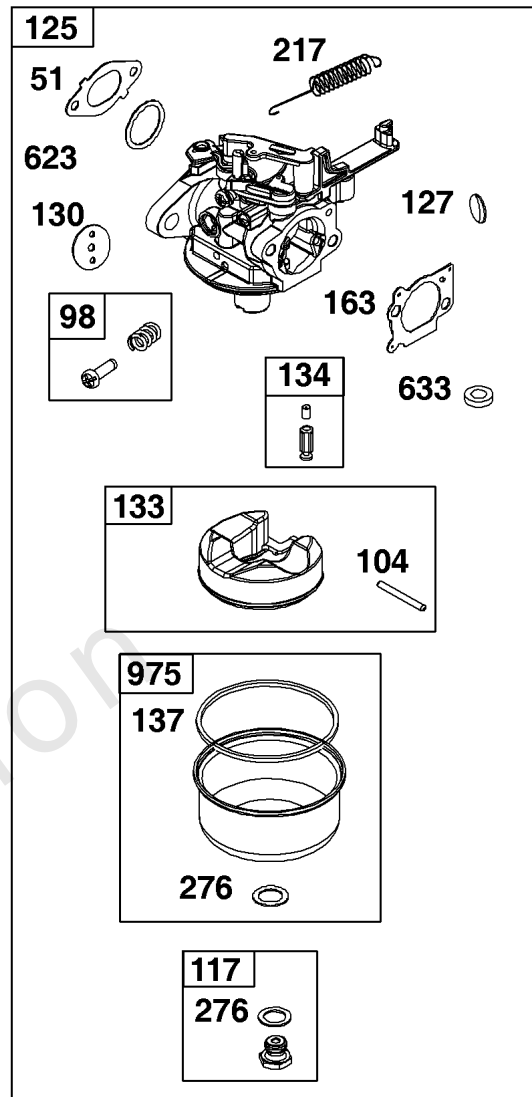

Not For Reproduction

Carburetor and Fuel Supply Group

REF NO	PART NO	QTY	DESCRIPTION
51	796596	1	GASKET, Intake
98	797156	1	KIT, Idle Speed
104	797622	1	PIN-FLOAT HINGE
117	596856	1	JET, Main -(Standard)
118	798606	1	JET, Main -(High Altitude)
121	592172	1	KIT, Carburetor Overhaul
122	595285	1	SPACER, Carburetor
125	596855	1	CARBURETOR
127	694468	1	PLUG, Welch -(Bowl Vent) (9.51 DIA)
127	797633		PLUG, Welch -(7.95 DIA)
130	797630	1	VALVE, Throttle
133	797626	1	FLOAT, Carburetor
134	799177	1	KIT, Needle/Seat
137	797625	1	GASKET, Float Bowl
163	691894	2	GASKET, Air Cleaner -(Air Cleaner)
187	791766	1	LINE, Fuel
217	799179	1	SPRING, Choke Return
276	797632	1	WASHER, Sealing
365	699484	2	SCREW -(Carburetor/Throttle Body)
601	791850	2	CLAMP, Hose
623	793628	1	SEAL, O-Ring -(Carburetor Spacer)
633	797629	2	SEAL, Choke/Throttle Shaft
957	594061	1	CAP, Fuel Tank -Used Before Code Date 20010100
957A	84004416	1	CAP, Fuel
972	594112	1	TANK, Fuel -Used Before Code Date 20010100
972A	84004115	1	TANK, Fuel -Used After Code Date 19123100
975	797631	1	BOWL, Float
1011	595293	1	TUBE, Vent

Not For Reproduction

Not for
Reproduction

Crankshaft Group

REF NO	PART NO	QTY	DESCRIPTION
16	799337	1	CRANKSHAFT
16	597302	1	CRANKSHAFT -(Use After Date Code 18031900)
16A	84002259	1	CRANKSHAFT -(Use Before Date Code 18032000)
24	222698S	1	KEY, Flywheel
25	590404	1	PISTON ASSEMBLY
25	590405		PISTON ASSEMBLY -(.020 Oversize)
26	590402	1	SET, Ring
26	590403		SET, Ring -(.020 Oversize)
27	691588	1	LOCK, Piston Pin
28	298909	1	PIN, Piston
29	796470	1	ROD, Connecting
32	691664	1	SCREW -(Connecting Rod)
32A	695759	1	SCREW -(Connecting Rod)
46	694039	1	CAMSHAFT
598	592587		SHIM, End Play -(Crankshaft or Camshaft Bearing)
741	797521	1	GEAR, Timing