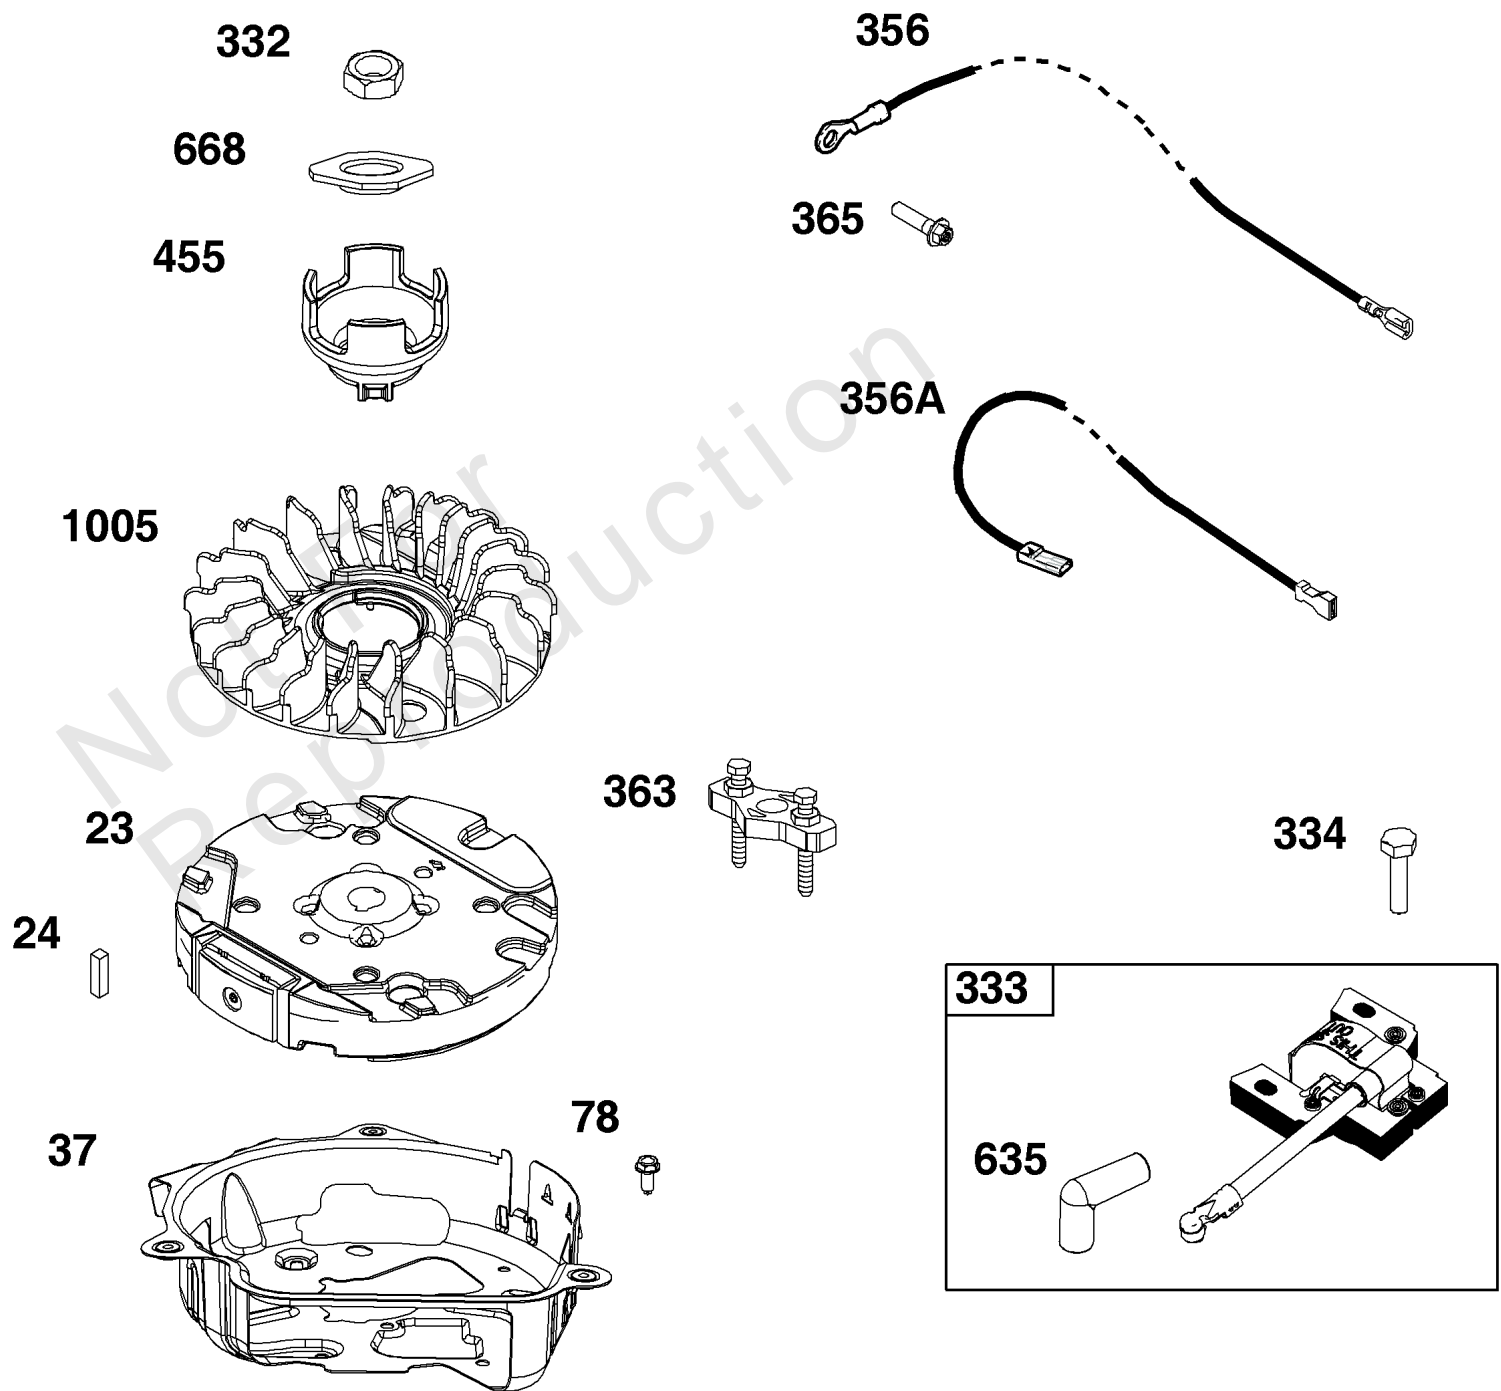

Flywheel, Ignition, and Starter Group

REF NO	PART NO	QTY	DESCRIPTION
23	595288	1	FLYWHEEL
24	222698S	1	KEY, Flywheel
37	595290	1	HOUSING, Blower
78	793480	5	SCREW -(Flywheel Guard)
332	690662	1	NUT -(Flywheel)
333	595291	1	ARMATURE, Magneto
334	793454	2	SCREW -(Magneto Armature)
356	798942	1	WIRE, Stop
356A	798943	1	WIRE, Stop
363	19069	1	PULLER, Flywheel
365	699484	1	SCREW
455	593960	1	CUP, Flywheel
635	692076	1	BOOT, Spark Plug
668	590546	1	SPACER
1005	595289	1	FAN, Flywheel

Not For Reproduction