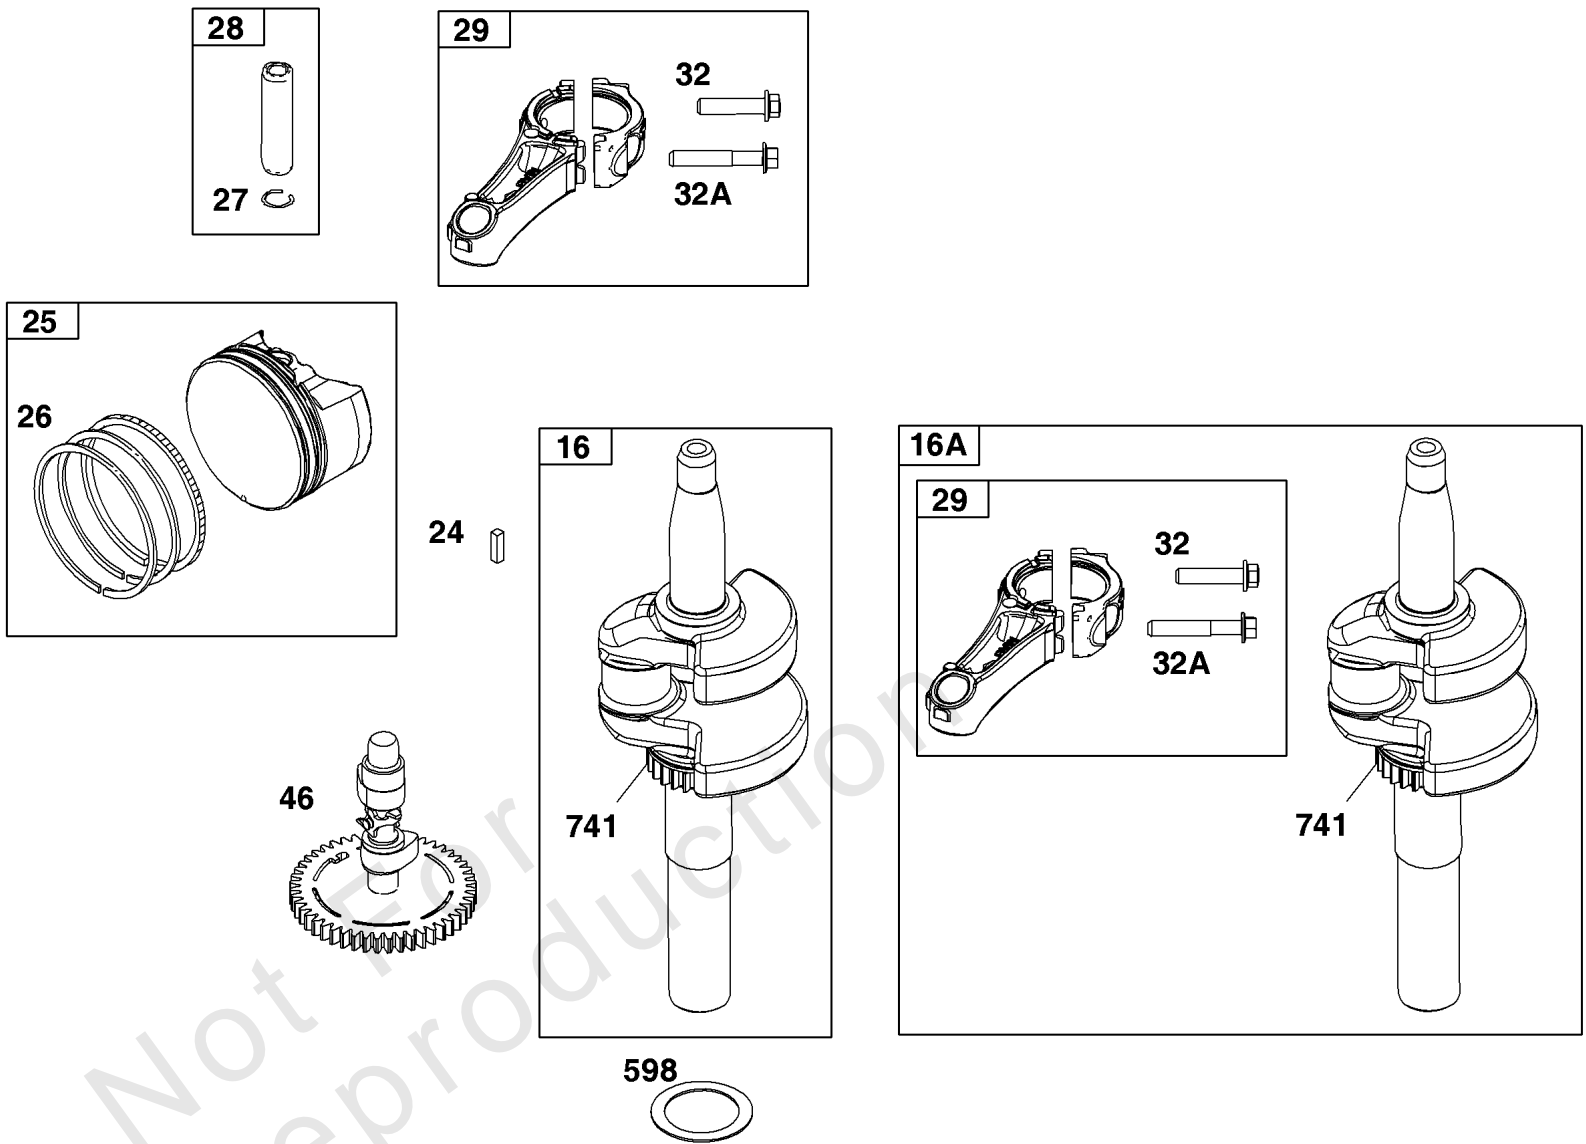

CONTROLS GROUP

REF NO	PART NO	QTY	DESCRIPTION
202	595282	1	LINK, Mechanical Governor
209A	799507	1	SPRING, Governor
211	799508	1	SPRING, Governed Idle
216	595299	1	LINK, Choke
222A	799448	1	BRACKET, Control
227	595284	1	LEVER, Governor Control
291	798938	1	THERMOSTAT
347	592694	1	SWITCH, Rocker
356	798942	1	WIRE, Stop
356A	798943	1	WIRE, Stop
419	799623	1	SPRING, Governor -(Return)
505	793515	1	NUT -(Governor Control Lever)
562	793514	1	BOLT -(Governor Lever)
365	699484	2	SCREW
883	793497	1	GASKET, Exhaust

Not For Reproduction

Not for
Reproduction

Crankshaft Group

REF NO	PART NO	QTY	DESCRIPTION
16	799337	1	CRANKSHAFT
16	597302	1	CRANKSHAFT -(Use After Date Code 18031900)
16A	84002259	1	CRANKSHAFT -(Use Before Date Code 18032000)
24	222698S	1	KEY, Flywheel
25	590404	1	PISTON ASSEMBLY
25	590405		PISTON ASSEMBLY -(.020 Oversize)
26	590402	1	SET, Ring
26	590403		SET, Ring -(.020 Oversize)
27	691588	1	LOCK, Piston Pin
28	298909	1	PIN, Piston
29	796470	1	ROD, Connecting
32	691664	1	SCREW -(Connecting Rod)
32A	695759	1	SCREW -(Connecting Rod)
46	694039	1	CAMSHAFT
598	592587		SHIM, End Play -(Crankshaft or Camshaft Bearing)
741	797521	1	GEAR, Timing

Cylinder Group

REF NO	PART NO	QTY	DESCRIPTION
1	595286	1	CYLINDER ASSEMBLY
3	299819S	1	SEAL, Oil -(Magneto Side)
404	690272	1	WASHER -(Governor Crank)
615	690340	1	RETAINER, Governor Shaft
616	798327	1	CRANK, Governor
718	690959	2	PIN, Locating
1263	697124	1	REED, Breather
1264	793453	1	SCREW -(Breather Reed)
1319	794467	1	LABEL, Warning -(REQUIRED When Replacing Parts With Warning Labels Affixed)
1319A	797669	1	LABEL, Warning -(REQUIRED When Replacing Parts With Warning Labels Affixed)