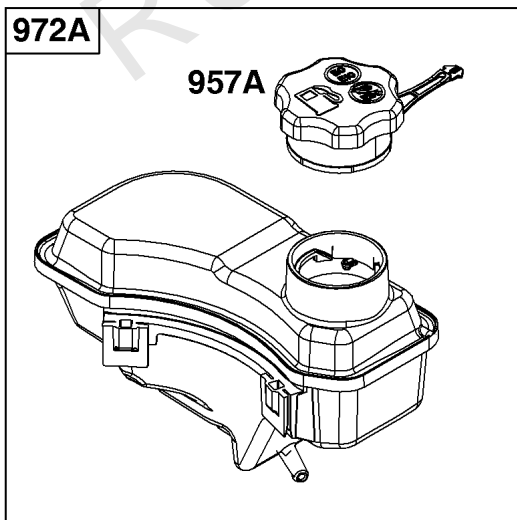

Carburetor and Fuel Supply Group

REF NO	PART NO	QTY	DESCRIPTION
51	796596	1	GASKET, Intake
98	797156	1	KIT, Idle Speed
104	797622	1	PIN-FLOAT HINGE
117	596856	1	JET, Main -(Standard)
118	798606	1	JET, Main -(High Altitude)
121	592172	1	KIT, Carburetor Overhaul
122	595285	1	SPACER, Carburetor
125	596855	1	CARBURETOR
127	694468	1	PLUG, Welch -(Bowl Vent) (9.51 DIA)
127	797633		PLUG, Welch -(7.95 DIA)
130	797630	1	VALVE, Throttle
133	797626	1	FLOAT, Carburetor
134	799177	1	KIT, Needle/Seat
137	797625	1	GASKET, Float Bowl
163	691894	2	GASKET, Air Cleaner -(Air Cleaner)
187	791766	1	LINE, Fuel
217	799179	1	SPRING, Choke Return
276	797632	1	WASHER, Sealing
365	699484	2	SCREW -(Carburetor/Throttle Body)
601	791850	2	CLAMP, Hose
623	793628	1	SEAL, O-Ring -(Carburetor Spacer)
633	797629	2	SEAL, Choke/Throttle Shaft
957	594061	1	CAP, Fuel Tank -Used Before Code Date 20010100
957A	84004416	1	CAP, Fuel
972	594112	1	TANK, Fuel -Used Before Code Date 20010100
972A	84004115	1	TANK, Fuel -Used After Code Date 19123100
975	797631	1	BOWL, Float
1011	595293	1	TUBE, Vent