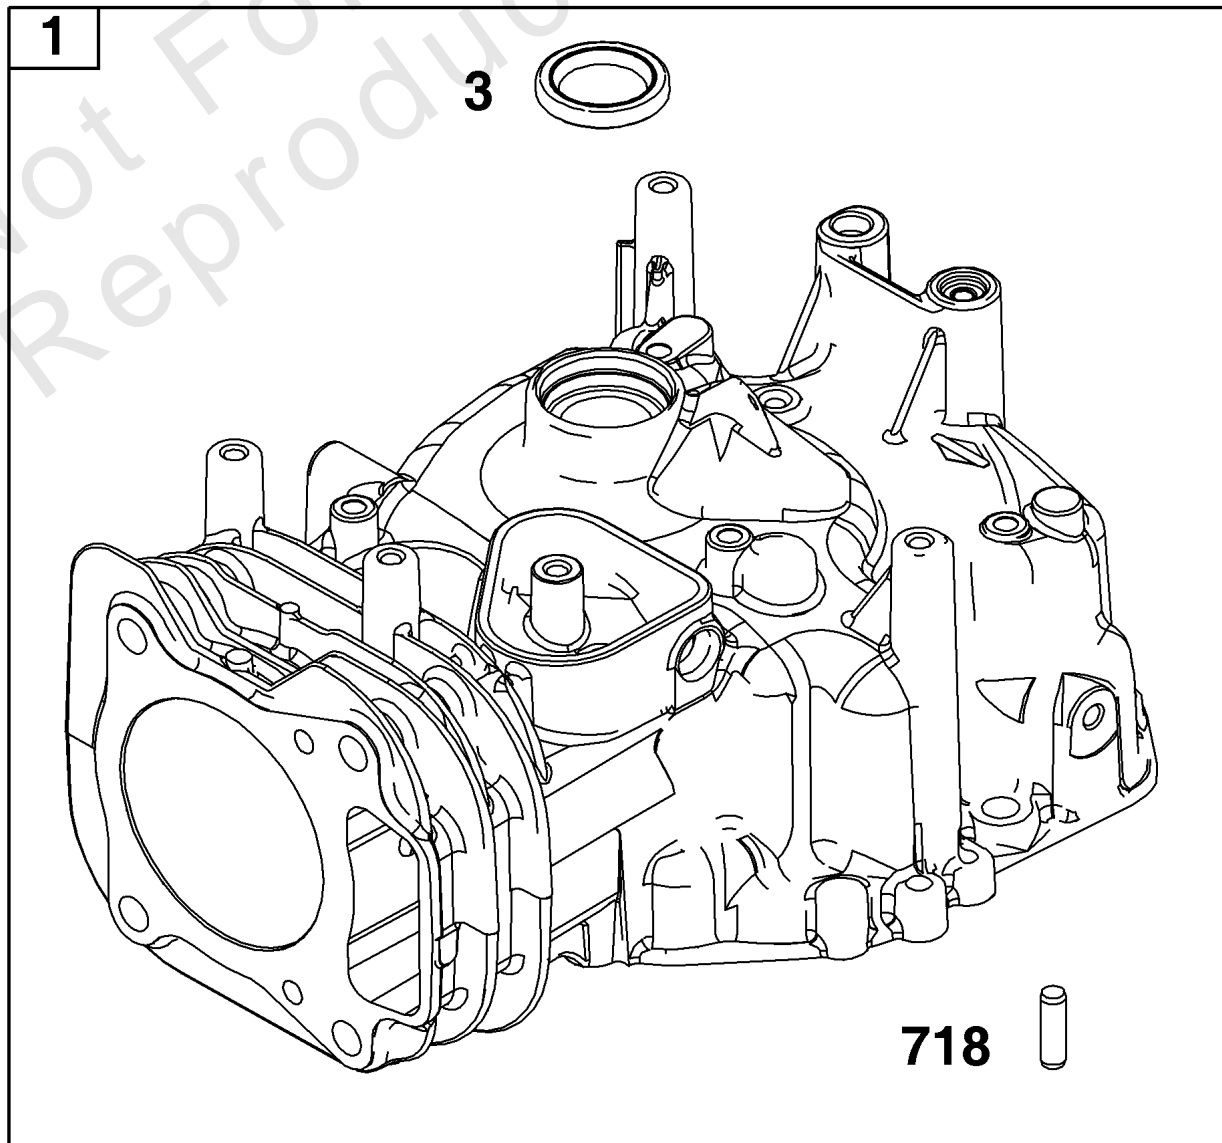

CONTROLS GROUP

REF NO	PART NO	QTY	DESCRIPTION
202	595282	1	LINK, Mechanical Governor
209A	799507	1	SPRING, Governor
211	799508	1	SPRING, Governed Idle
216	595299	1	LINK, Choke
222A	799448	1	BRACKET, Control
227	595284	1	LEVER, Governor Control
291	798938	1	THERMOSTAT
347	592694	1	SWITCH, Rocker
356	798942	1	WIRE, Stop
356A	798943	1	WIRE, Stop
419	799623	1	SPRING, Governor -(Return)
505	793515	1	NUT -(Governor Control Lever)
562	793514	1	BOLT -(Governor Lever)
365	699484	2	SCREW
883	793497	1	GASKET, Exhaust

Not For Reproduction

Not for
Reproduction

Crankshaft Group

REF NO	PART NO	QTY	DESCRIPTION
16	799337	1	CRANKSHAFT
16	597302	1	CRANKSHAFT -(Use After Date Code 18031900)
16A	84002259	1	CRANKSHAFT -(Use Before Date Code 18032000)
24	222698S	1	KEY, Flywheel
25	590404	1	PISTON ASSEMBLY
25	590405		PISTON ASSEMBLY -(.020 Oversize)
26	590402	1	SET, Ring
26	590403		SET, Ring -(.020 Oversize)
27	691588	1	LOCK, Piston Pin
28	298909	1	PIN, Piston
29	796470	1	ROD, Connecting
32	691664	1	SCREW -(Connecting Rod)
32A	695759	1	SCREW -(Connecting Rod)
46	694039	1	CAMSHAFT
598	592587		SHIM, End Play -(Crankshaft or Camshaft Bearing)
741	797521	1	GEAR, Timing

Cylinder Group

REF NO	PART NO	QTY	DESCRIPTION
1	595286	1	CYLINDER ASSEMBLY
3	299819S	1	SEAL, Oil -(Magneto Side)
404	690272	1	WASHER -(Governor Crank)
615	690340	1	RETAINER, Governor Shaft
616	798327	1	CRANK, Governor
718	690959	2	PIN, Locating
1263	697124	1	REED, Breather
1264	793453	1	SCREW -(Breather Reed)
1319	794467	1	LABEL, Warning -(REQUIRED When Replacing Parts With Warning Labels Affixed)
1319A	797669	1	LABEL, Warning -(REQUIRED When Replacing Parts With Warning Labels Affixed)