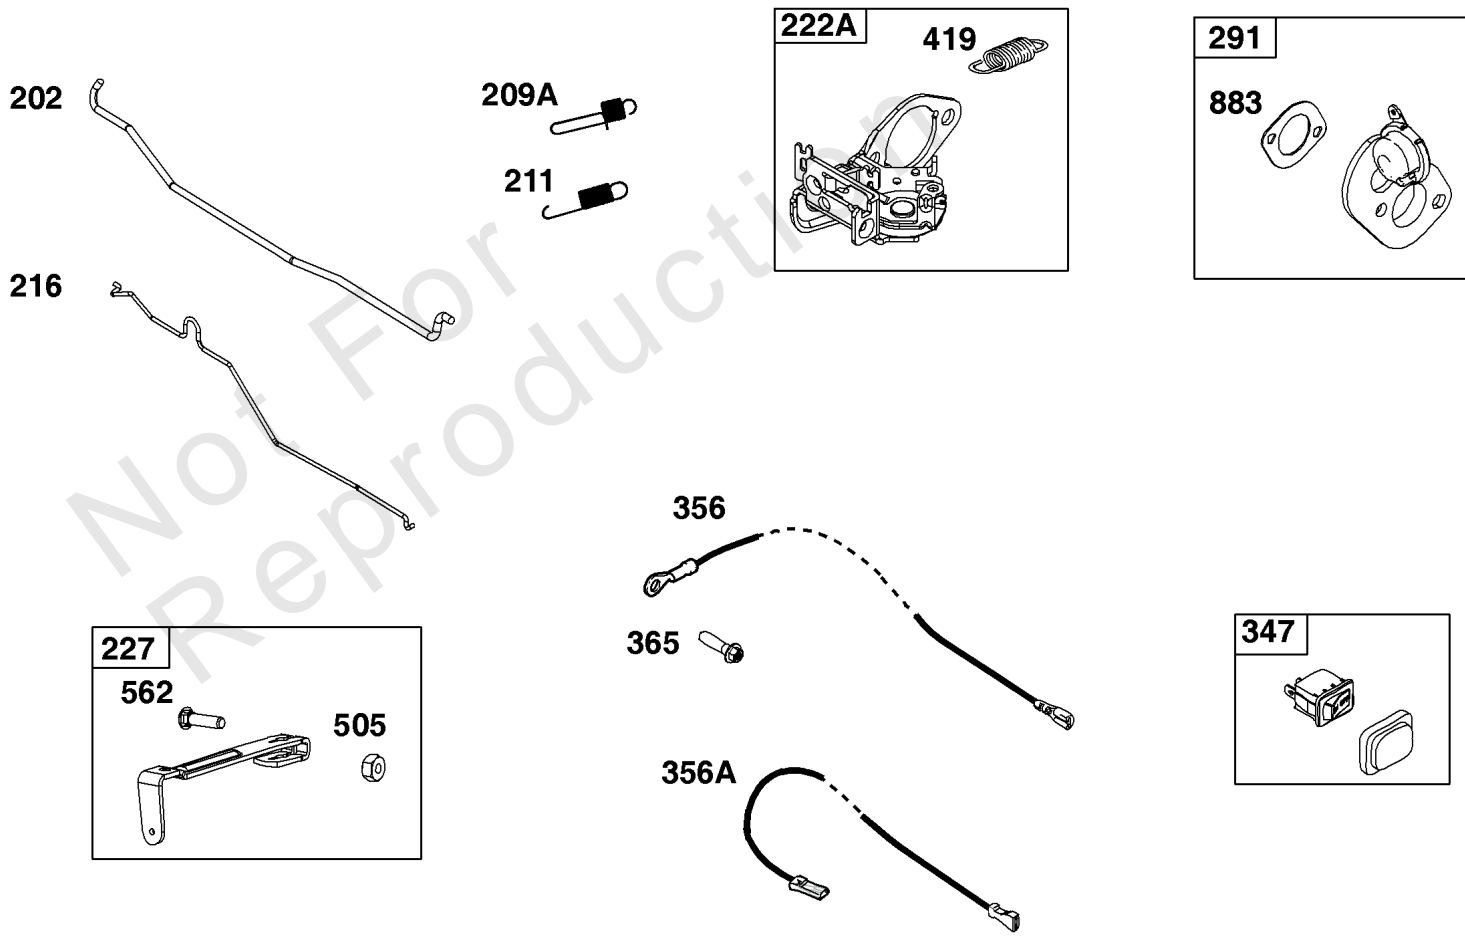

Not For
Reproduction

Blower Housing and Air Cleaner Group

REF NO	PART NO	QTY	DESCRIPTION
11	595283	1	TUBE, Breather
163	691894	2	GASKET, Air Cleaner -(Air Cleaner)
305	590586	3	SCREW -(Blower Housing)
305	590586	3	SCREW -(Blower Housing)
535	595297	1	FILTER, Air Cleaner Foam
58	591108	1	ROPE, Starter
60	281434S	1	GRIP, Starter Rope
770	595292	1	KIT, Rewind/Blower Housing
875	595295	1	BASE, Air Cleaner
968	595294	1	COVER, Air Cleaner
971	595296	2	SCREW -(Air Cleaner Base to Carburetor/Throttle Body)

Not For Reproduction

Carburetor and Fuel Supply Group

REF NO	PART NO	QTY	DESCRIPTION
51	796596	1	GASKET, Intake
98	797156	1	KIT, Idle Speed
104	797622	1	PIN-FLOAT HINGE
117	596856	1	JET, Main -(Standard)
118	798606	1	JET, Main -(High Altitude)
121	592172	1	KIT, Carburetor Overhaul
122	595285	1	SPACER, Carburetor
125	596855	1	CARBURETOR
127	694468	1	PLUG, Welch -(Bowl Vent) (9.51 DIA)
127	797633		PLUG, Welch -(7.95 DIA)
130	797630	1	VALVE, Throttle
133	797626	1	FLOAT, Carburetor
134	799177	1	KIT, Needle/Seat
137	797625	1	GASKET, Float Bowl
163	691894	2	GASKET, Air Cleaner -(Air Cleaner)
187	791766	1	LINE, Fuel
217	799179	1	SPRING, Choke Return
276	797632	1	WASHER, Sealing
365	699484	2	SCREW -(Carburetor/Throttle Body)
601	791850	2	CLAMP, Hose
623	793628	1	SEAL, O-Ring -(Carburetor Spacer)
633	797629	2	SEAL, Choke/Throttle Shaft
957	594061	1	CAP, Fuel Tank -Used Before Code Date 20010100
957A	84004416	1	CAP, Fuel
972	594112	1	TANK, Fuel -Used Before Code Date 20010100
972A	84004115	1	TANK, Fuel -Used After Code Date 19123100
975	797631	1	BOWL, Float
1011	595293	1	TUBE, Vent