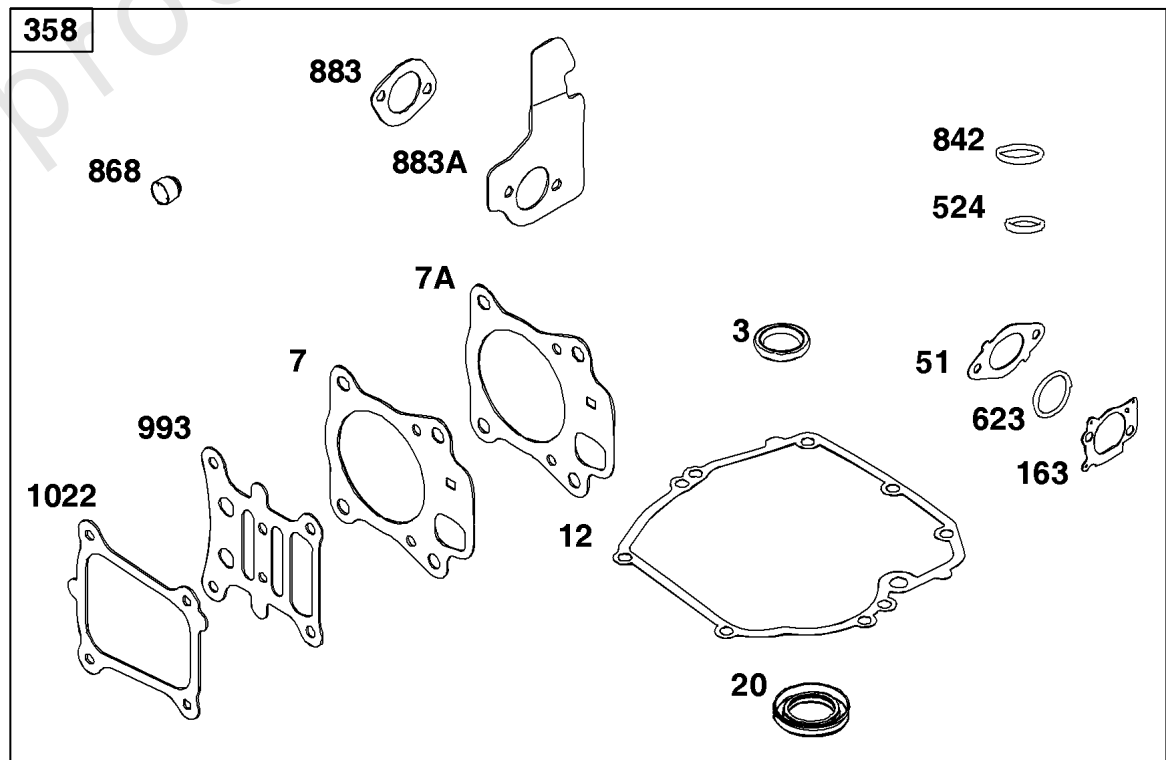

Service Parts and Tools Group

REF NO	PART NO	QTY	DESCRIPTION
3	299819S	1	SEAL, Oil -(Magneto Side)
7	796475	1	GASKET, Cylinder Head
12	692232	1	GASKET, Crankcase
20	399781S	1	SEAL, Oil -(PTO Side)
51	796596	1	GASKET, Intake
104	797622	1	PIN-FLOAT HINGE
137	797625	1	GASKET, Float Bowl
276	797632	1	WASHER, Sealing
121	592172	1	KIT, Carburetor Overhaul -(Service Kits may include extra parts not specific to this engine.)
134	799177	1	KIT, Needle/Seat
163	691894	2	GASKET, Air Cleaner -(Air Cleaner)
337	594264	1	PLUG, Spark
358	592173	1	GASKET SET, Engine -(Service Kits may include extra parts not specific to this engine.)
363	19069	1	PULLER, Flywheel
383	19576S	1	WRENCH, Spark Plug
524	691876	1	SEAL, O-Ring -(Dipstick Tube)
535	595297	1	FILTER, Air Cleaner Foam
623	793628	1	SEAL, O-Ring -(Carburetor Spacer)
842	691031	1	SEAL, O-Ring -(Dipstick Cap)
850	100106	1	SEALANT, Liquid
868	795440	1	SEAL-VALVE
883	793497	2	GASKET, Exhaust
883A	690959	2	PIN, Locating
993	796473	1	GASKET, Cylinder Head Plate
1022	796480	2	GASKET, Rocker Cover
1095	592174	1	GASKET SET, Valve -(Service Kits may include extra parts not specific to this engine.)