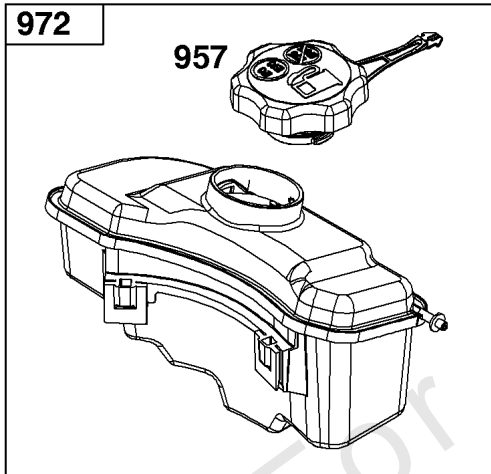

Not For
Reproduction

Blower Housing and Air Cleaner Group

REF NO	PART NO	QTY	DESCRIPTION
11	595283	1	TUBE, Breather
163	691894	2	GASKET, Air Cleaner -(Air Cleaner)
305	590586	3	SCREW -(Blower Housing)
305	590586	3	SCREW -(Blower Housing)
535	595297	1	FILTER, Air Cleaner Foam
58	591108	1	ROPE, Starter
60	281434S	1	GRIP, Starter Rope
770	595292	1	KIT, Rewind/Blower Housing
875	595295	1	BASE, Air Cleaner
968	595294	1	COVER, Air Cleaner
971	595296	2	SCREW -(Air Cleaner Base to Carburetor/Throttle Body)

Not For Reproduction

Carburetor and Fuel Supply Group

REF NO	PART NO	QTY	DESCRIPTION
51	796596	1	GASKET, Intake
98	797156	1	KIT, Idle Speed
104	797622	1	PIN-FLOAT HINGE
117	596856	1	JET, Main -(Standard)
118	798606	1	JET, Main -(High Altitude)
121	592172	1	KIT, Carburetor Overhaul
122	595285	1	SPACER, Carburetor
125	596855	1	CARBURETOR
127	694468	1	PLUG, Welch -(Bowl Vent) (9.51 DIA)
127	797633		PLUG, Welch -(7.95 DIA)
130	797630	1	VALVE, Throttle
133	797626	1	FLOAT, Carburetor
134	799177	1	KIT, Needle/Seat
137	797625	1	GASKET, Float Bowl
163	691894	2	GASKET, Air Cleaner -(Air Cleaner)
187	791766	1	LINE, Fuel
217	799179	1	SPRING, Choke Return
276	797632	1	WASHER, Sealing
365	699484	2	SCREW -(Carburetor/Throttle Body)
601	791850	2	CLAMP, Hose
623	793628	1	SEAL, O-Ring -(Carburetor Spacer)
633	797629	2	SEAL, Choke/Throttle Shaft
957	594061	1	CAP, Fuel Tank -Used Before Code Date 20010100
957A	84004416	1	CAP, Fuel
972	594112	1	TANK, Fuel -Used Before Code Date 20010100
972A	84004115	1	TANK, Fuel -Used After Code Date 19123100
975	797631	1	BOWL, Float
1011	595293	1	TUBE, Vent