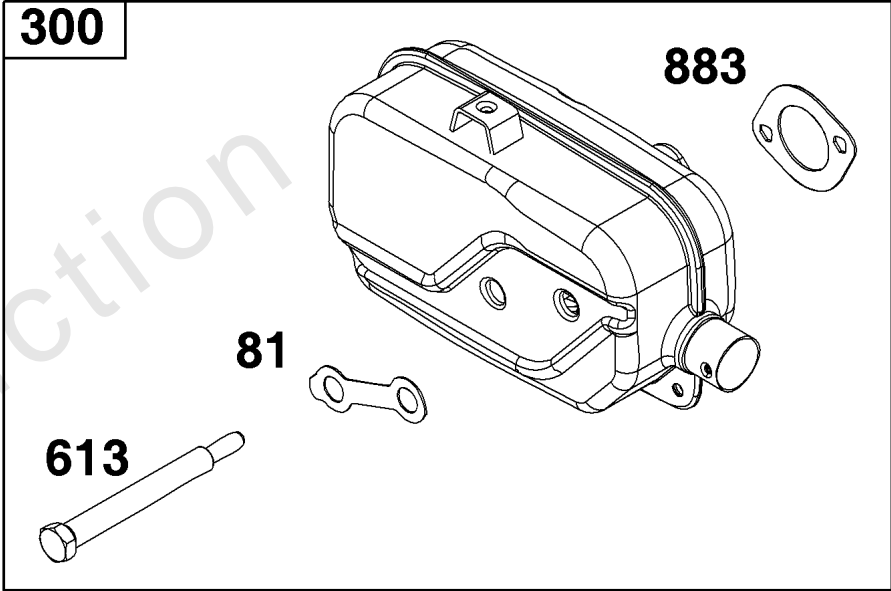

Exhaust Group

REF NO	PART NO	QTY	DESCRIPTION
883	793497	2	GASKET, Exhaust
300	798940	1	MUFFLER
613	796496	2	SCREW -(Muffler)
81	691740	1	LOCK, Muffler Screw
836	793500	3	SCREW -(Muffler Guard)
832	593411	1	GUARD, Muffler

Not For Reproduction