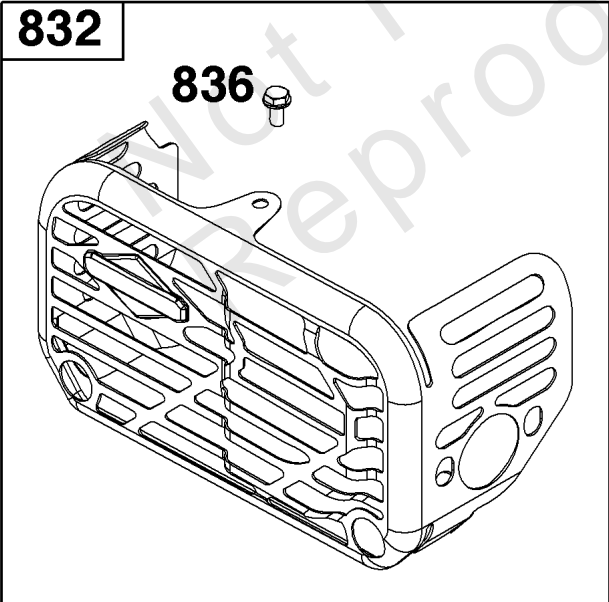

Cylinder Group

REF NO	PART NO	QTY	DESCRIPTION
1	595286	1	CYLINDER ASSEMBLY
3	299819S	1	SEAL, Oil -(Magneto Side)
404	690272	1	WASHER -(Governor Crank)
615	690340	1	RETAINER, Governor Shaft
616	798327	1	CRANK, Governor
718	690959	2	PIN, Locating
1263	697124	1	REED, Breather
1264	793453	1	SCREW -(Breather Reed)
1319	794467	1	LABEL, Warning -(REQUIRED When Replacing Parts With Warning Labels Affixed)
1319A	797669	1	LABEL, Warning -(REQUIRED When Replacing Parts With Warning Labels Affixed)

Not For Reproduction

Cylinder Head Group

REF NO	PART NO	QTY	DESCRIPTION
5	796471	1	HEAD, Cylinder
7	796475	1	GASKET, Cylinder Head
13	799277	4	SCREW -(Cylinder Head)
33	499642	1	VALVE, Exhaust
34	795443	1	VALVE, Intake
35	691304	1	SPRING, Valve -(Intake)
36	691304	1	SPRING, Valve -(Exhaust)
40	692194	2	RETAINER, Valve
45	690977	2	TAPPET, Valve
51	796596	1	GASKET, Intake
163	691894	2	GASKET, Air Cleaner -(Air Cleaner)
192	796631	2	ADJUSTER, Rocker Arm
192	796631	2	ADJUSTER, Rocker Arm
238	691300	2	CAP, Valve
337	594264	1	PLUG, Spark
383	19576S	1	WRENCH, Spark Plug
623	793628	1	SEAL, O-Ring -(Carburetor Spacer)
635	692076	1	BOOT, Spark Plug
830	796472	2	STUD, Rocker Arm -(Rocker Arm)
868	795440	1	SEAL-VALVE
883	793497	2	GASKET, Exhaust
883A	690959	2	PIN, Locating
886	799492	1	KIT, Cylinder Head/Plate Gasket
993	796473	1	GASKET, Cylinder Head Plate
1022	796480	2	GASKET, Rocker Cover
1023	796479	1	COVER, Rocker
1026	796481	2	ROD, Push
1029	691230	2	ARM, Rocker
1034	691343	1	GUIDE-PUSH ROD