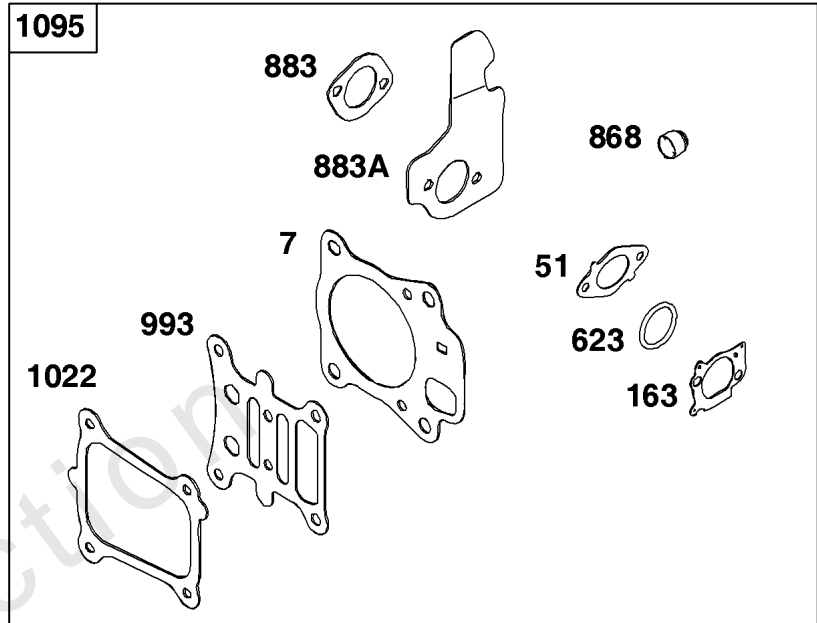

Service Parts and Tools Group

REF NO	PART NO	QTY	DESCRIPTION
3	299819S	1	SEAL, Oil -(Magneto Side)
7	796475	1	GASKET, Cylinder Head
12	692232	1	GASKET, Crankcase
20	399781S	1	SEAL, Oil -(PTO Side)
51	796596	1	GASKET, Intake
104	797622	1	PIN-FLOAT HINGE
137	797625	1	GASKET, Float Bowl
276	797632	1	WASHER, Sealing
121	592172	1	KIT, Carburetor Overhaul -(Service Kits may include extra parts not specific to this engine.)
134	799177	1	KIT, Needle/Seat
163	691894	2	GASKET, Air Cleaner -(Air Cleaner)
337	594264	1	PLUG, Spark
358	592173	1	GASKET SET, Engine -(Service Kits may include extra parts not specific to this engine.)
363	19069	1	PULLER, Flywheel
383	19576S	1	WRENCH, Spark Plug
524	691876	1	SEAL, O-Ring -(Dipstick Tube)
535	595297	1	FILTER, Air Cleaner Foam
623	793628	1	SEAL, O-Ring -(Carburetor Spacer)
842	691031	1	SEAL, O-Ring -(Dipstick Cap)
850	100106	1	SEALANT, Liquid
868	795440	1	SEAL-VALVE
883	793497	2	GASKET, Exhaust
883A	690959	2	PIN, Locating
993	796473	1	GASKET, Cylinder Head Plate
1022	796480	2	GASKET, Rocker Cover
1095	592174	1	GASKET SET, Valve -(Service Kits may include extra parts not specific to this engine.)