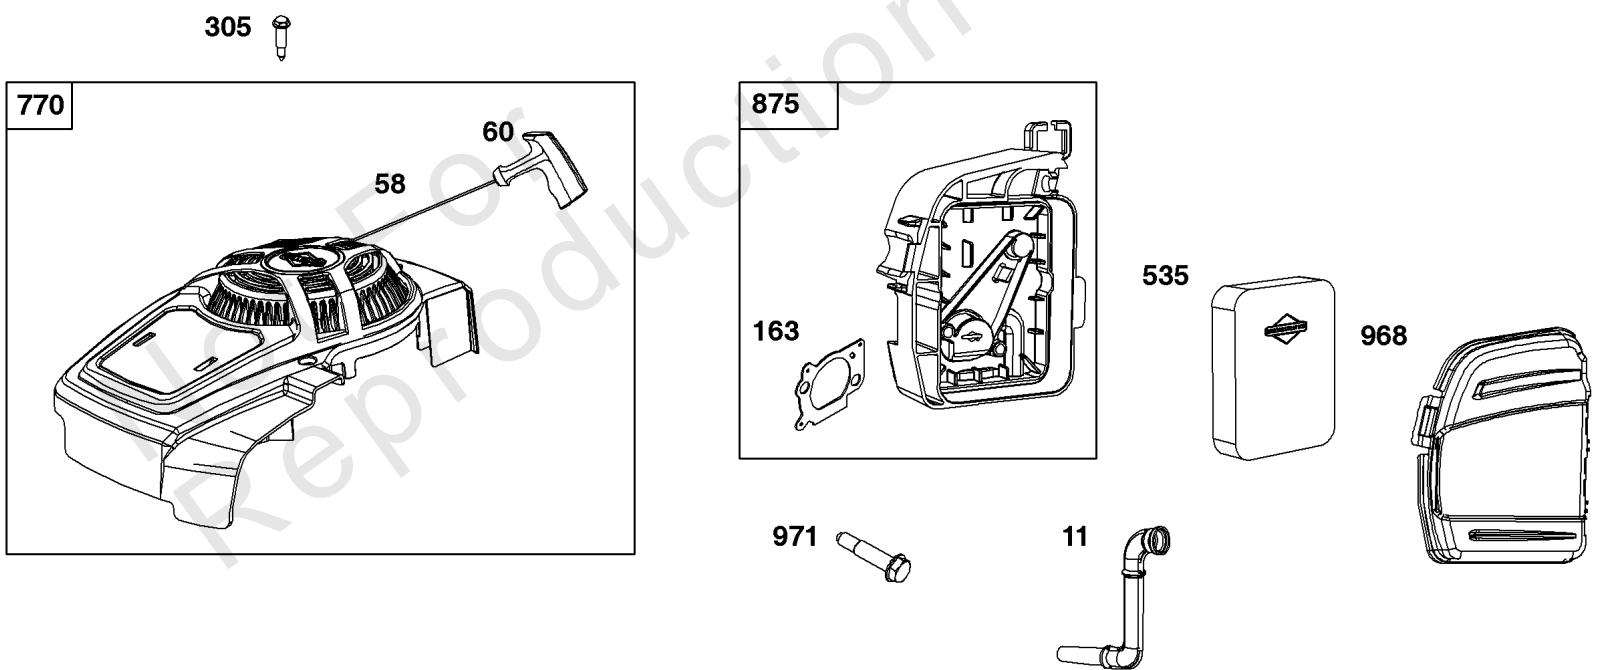

Not For
Reproduction

Blower Housing and Air Cleaner Group

REF NO	PART NO	QTY	DESCRIPTION
11	595283	1	TUBE, Breather
163	691894	2	GASKET, Air Cleaner -(Air Cleaner)
305	590586	3	SCREW -(Blower Housing)
305	590586	3	SCREW -(Blower Housing)
535	595297	1	FILTER, Air Cleaner Foam
58	591108	1	ROPE, Starter
60	281434S	1	GRIP, Starter Rope
770	595292	1	KIT, Rewind/Blower Housing
875	595295	1	BASE, Air Cleaner
968	595294	1	COVER, Air Cleaner
971	595296	2	SCREW -(Air Cleaner Base to Carburetor/Throttle Body)

Not For Reproduction

Carburetor and Fuel Supply Group

REF NO	PART NO	QTY	DESCRIPTION
51	796596	1	GASKET, Intake
98	797156	1	KIT, Idle Speed
104	797622	1	PIN-FLOAT HINGE
117	596856	1	JET, Main -(Standard)
118	798606	1	JET, Main -(High Altitude)
121	592172	1	KIT, Carburetor Overhaul
122	595285	1	SPACER, Carburetor
125	596855	1	CARBURETOR
127	694468	1	PLUG, Welch -(Bowl Vent) (9.51 DIA)
127	797633		PLUG, Welch -(7.95 DIA)
130	797630	1	VALVE, Throttle
133	797626	1	FLOAT, Carburetor
134	799177	1	KIT, Needle/Seat
137	797625	1	GASKET, Float Bowl
163	691894	2	GASKET, Air Cleaner -(Air Cleaner)
187	791766	1	LINE, Fuel
217	799179	1	SPRING, Choke Return
276	797632	1	WASHER, Sealing
365	699484	2	SCREW -(Carburetor/Throttle Body)
601	791850	2	CLAMP, Hose
623	793628	1	SEAL, O-Ring -(Carburetor Spacer)
633	797629	2	SEAL, Choke/Throttle Shaft
957	594061	1	CAP, Fuel Tank -Used Before Code Date 20010100
957A	84004416	1	CAP, Fuel
972	594112	1	TANK, Fuel -Used Before Code Date 20010100
972A	84004115	1	TANK, Fuel -Used After Code Date 19123100
975	797631	1	BOWL, Float
1011	595293	1	TUBE, Vent