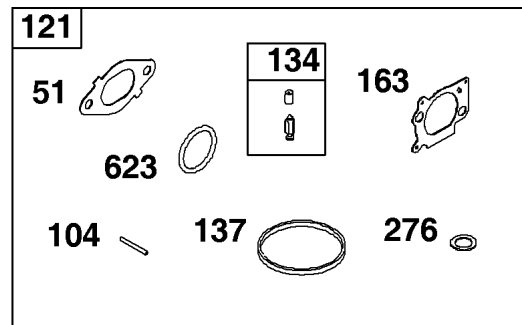

Not For Reproduction

Carburetor and Fuel Supply Group

REF NO	PART NO	QTY	DESCRIPTION
51	796596	1	GASKET, Intake
98	797156	1	KIT, Idle Speed
104	797622	1	PIN-FLOAT HINGE
117	596856	1	JET, Main -(Standard)
118	798606	1	JET, Main -(High Altitude)
121	592172	1	KIT, Carburetor Overhaul
122	595285	1	SPACER, Carburetor
125	596855	1	CARBURETOR
127	694468	1	PLUG, Welch -(Bowl Vent) (9.51 DIA)
127	797633		PLUG, Welch -(7.95 DIA)
130	797630	1	VALVE, Throttle
133	797626	1	FLOAT, Carburetor
134	799177	1	KIT, Needle/Seat
137	797625	1	GASKET, Float Bowl
163	691894	2	GASKET, Air Cleaner -(Air Cleaner)
187	791766	1	LINE, Fuel
217	799179	1	SPRING, Choke Return
276	797632	1	WASHER, Sealing
365	699484	2	SCREW -(Carburetor/Throttle Body)
601	791850	2	CLAMP, Hose
623	793628	1	SEAL, O-Ring -(Carburetor Spacer)
633	797629	2	SEAL, Choke/Throttle Shaft
957	594061	1	CAP, Fuel Tank -Used Before Code Date 20010100
957A	84004416	1	CAP, Fuel
972	594112	1	TANK, Fuel -Used Before Code Date 20010100
972A	84004115	1	TANK, Fuel -Used After Code Date 19123100
975	797631	1	BOWL, Float
1011	595293	1	TUBE, Vent

Not For Reproduction

Not for
Reproduction

Crankshaft Group

REF NO	PART NO	QTY	DESCRIPTION
16	799337	1	CRANKSHAFT
16	597302	1	CRANKSHAFT -(Use After Date Code 18031900)
16A	84002259	1	CRANKSHAFT -(Use Before Date Code 18032000)
24	222698S	1	KEY, Flywheel
25	590404	1	PISTON ASSEMBLY
25	590405		PISTON ASSEMBLY -(.020 Oversize)
26	590402	1	SET, Ring
26	590403		SET, Ring -(.020 Oversize)
27	691588	1	LOCK, Piston Pin
28	298909	1	PIN, Piston
29	796470	1	ROD, Connecting
32	691664	1	SCREW -(Connecting Rod)
32A	695759	1	SCREW -(Connecting Rod)
46	694039	1	CAMSHAFT
598	592587		SHIM, End Play -(Crankshaft or Camshaft Bearing)
741	797521	1	GEAR, Timing