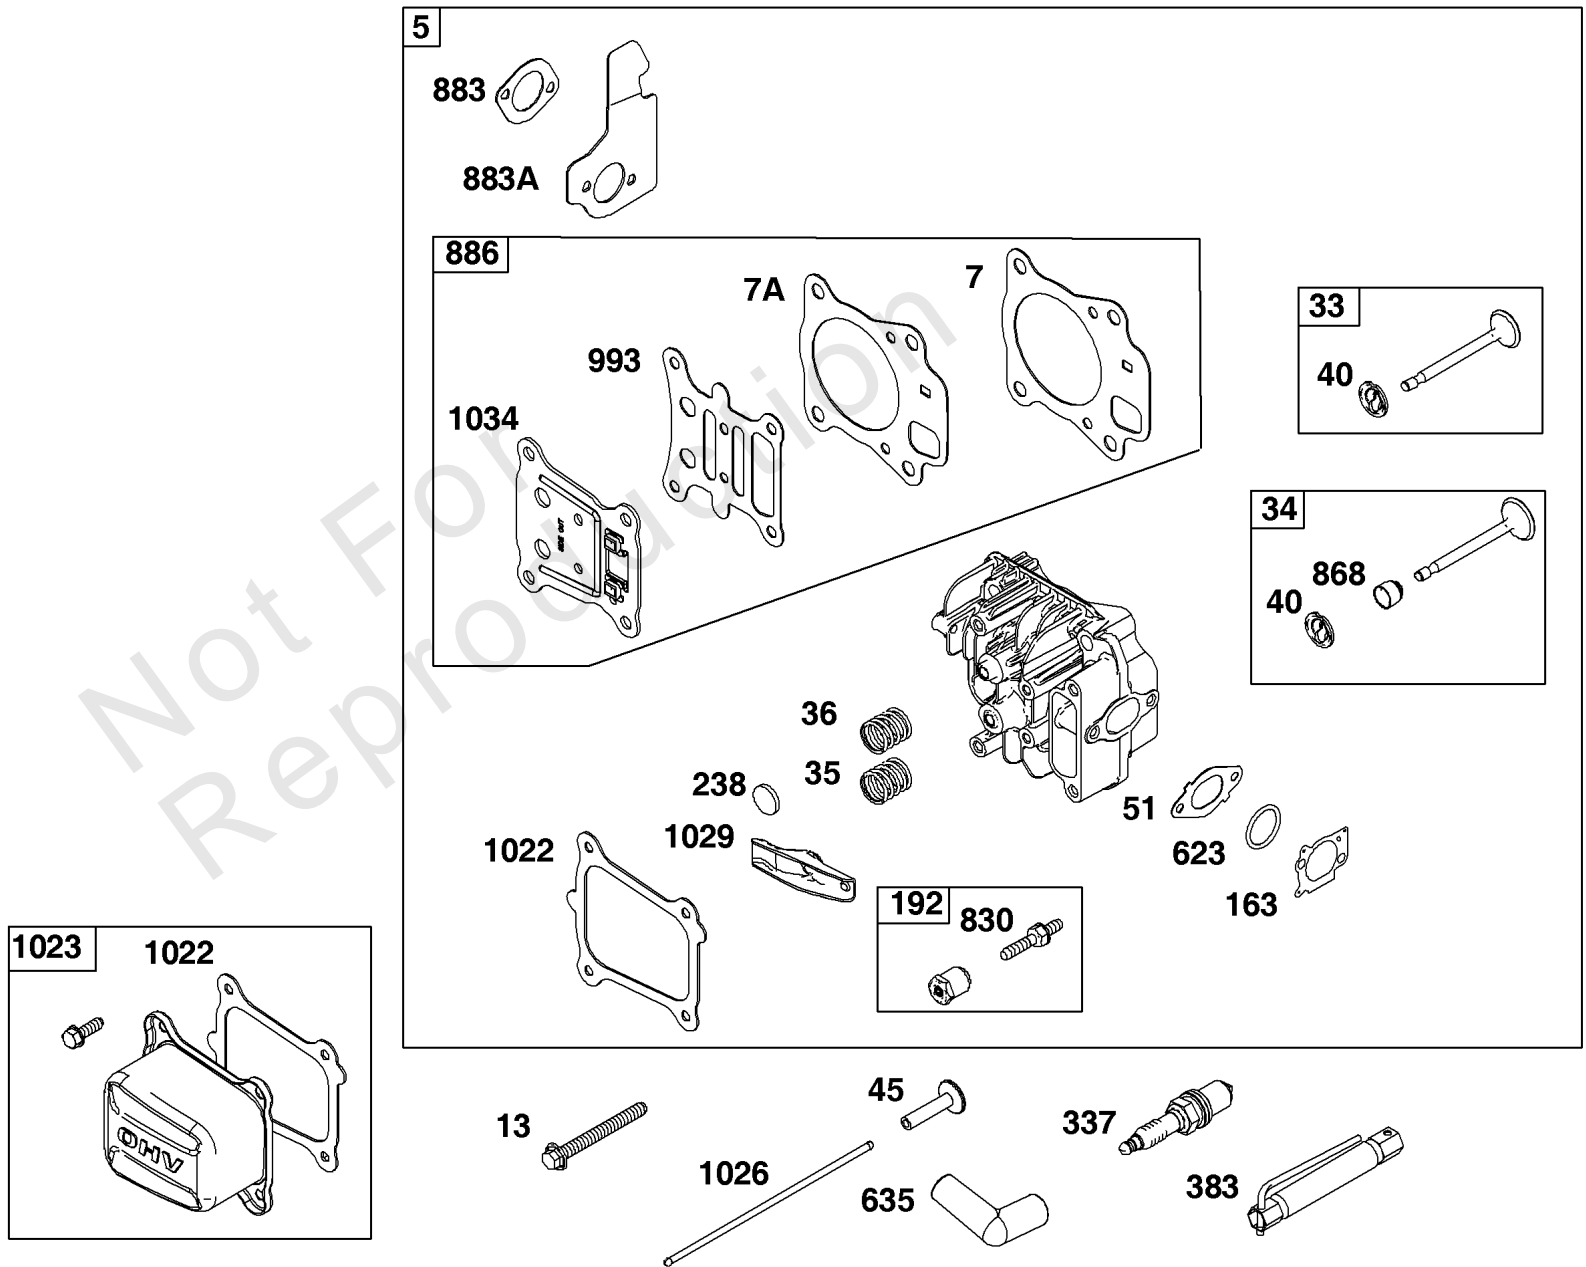

Cylinder Head Group

REF NO	PART NO	QTY	DESCRIPTION
5	796471	1	HEAD, Cylinder
7	796475	1	GASKET, Cylinder Head
13	799277	4	SCREW -(Cylinder Head)
33	499642	1	VALVE, Exhaust
34	795443	1	VALVE, Intake
35	691304	1	SPRING, Valve -(Intake)
36	691304	1	SPRING, Valve -(Exhaust)
40	692194	2	RETAINER, Valve
45	690977	2	TAPPET, Valve
51	796596	1	GASKET, Intake
163	691894	2	GASKET, Air Cleaner -(Air Cleaner)
192	796631	2	ADJUSTER, Rocker Arm
192	796631	2	ADJUSTER, Rocker Arm
238	691300	2	CAP, Valve
337	594264	1	PLUG, Spark
383	19576S	1	WRENCH, Spark Plug
623	793628	1	SEAL, O-Ring -(Carburetor Spacer)
635	692076	1	BOOT, Spark Plug
830	796472	2	STUD, Rocker Arm -(Rocker Arm)
868	795440	1	SEAL-VALVE
883	793497	2	GASKET, Exhaust
883A	690959	2	PIN, Locating
886	799492	1	KIT, Cylinder Head/Plate Gasket
993	796473	1	GASKET, Cylinder Head Plate
1022	796480	2	GASKET, Rocker Cover
1023	796479	1	COVER, Rocker
1026	796481	2	ROD, Push
1029	691230	2	ARM, Rocker
1034	691343	1	GUIDE-PUSH ROD