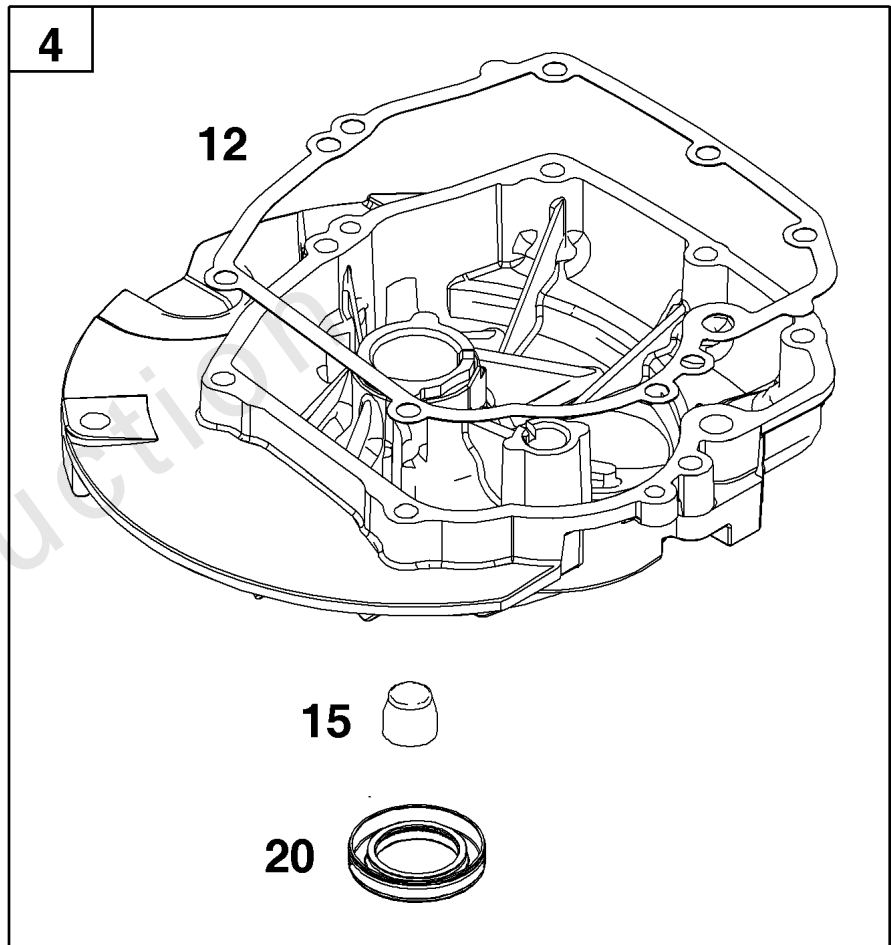

718

22

Crankcase Cover/Sump and Lubrication Group

REF NO	PART NO	QTY	DESCRIPTION
4	493279	1	SUMP, Engine
12	692232	1	GASKET, Crankcase
15	691680	1	PLUG, Oil Drain
20	399781S	1	SEAL, Oil -(PTO Side)
22	691092	6	SCREW -(Crankcase Cover/Sump)
22	691092	1	SCREW -(Crankcase Cover/Sump)
43	593913	1	SLINGER, Governor/Oil
523	796503	1	DIPSTICK
524	691876	1	SEAL, O-Ring -(Dipstick Tube)
718	690959	2	PIN, Locating
842	691031	1	SEAL, O-Ring -(Dipstick Cap)
847	596092	1	DIPSTICK/TUBE ASSEMBLY

Not For Reproduction