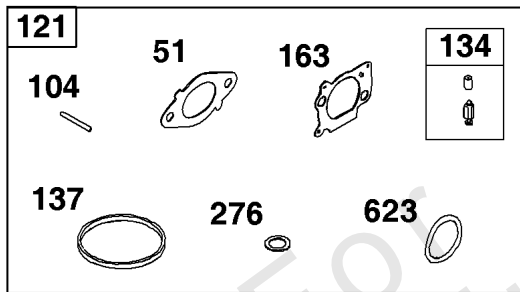

Service Parts and Tools Group

REF NO	PART NO	QTY	DESCRIPTION
3	299819S	1	SEAL, Oil -(Magneto Side)
7	796475	1	GASKET, Cylinder Head
12	692232	1	GASKET, Crankcase
20	399781S	1	SEAL, Oil -(PTO Side)
51	796596	1	GASKET, Intake
104	797622	1	PIN-FLOAT HINGE
137	797625	1	GASKET, Float Bowl
276	797632	1	WASHER, Sealing
121	592172	1	KIT, Carburetor Overhaul -(Service Kits may include extra parts not specific to this engine.)
134	799177	1	KIT, Needle/Seat
163	691894	2	GASKET, Air Cleaner -(Air Cleaner)
337	594264	1	PLUG, Spark
358	592173	1	GASKET SET, Engine -(Service Kits may include extra parts not specific to this engine.)
363	19069	1	PULLER, Flywheel
383	19576S	1	WRENCH, Spark Plug
524	691876	1	SEAL, O-Ring -(Dipstick Tube)
535	595297	1	FILTER, Air Cleaner Foam
623	793628	1	SEAL, O-Ring -(Carburetor Spacer)
842	691031	1	SEAL, O-Ring -(Dipstick Cap)
850	100106	1	SEALANT, Liquid
868	795440	1	SEAL-VALVE
883	793497	2	GASKET, Exhaust
883A	690959	2	PIN, Locating
993	796473	1	GASKET, Cylinder Head Plate
1022	796480	2	GASKET, Rocker Cover
1095	592174	1	GASKET SET, Valve -(Service Kits may include extra parts not specific to this engine.)